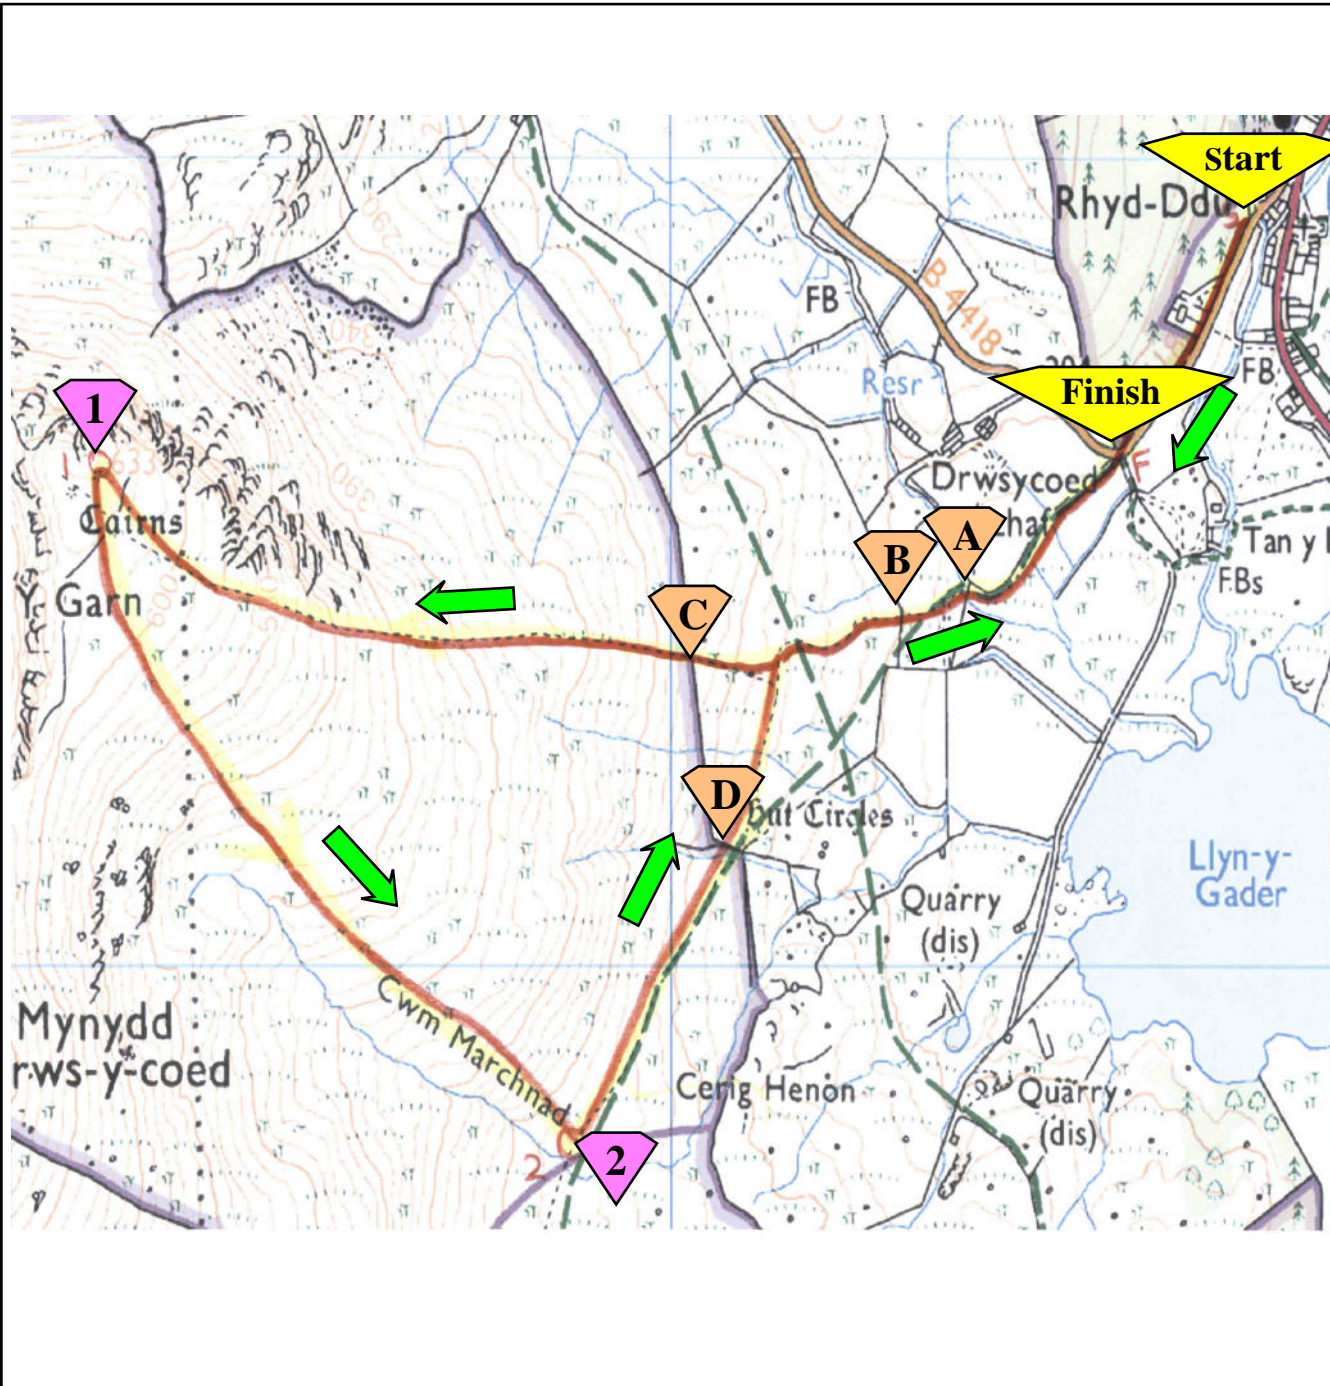

Y Garn Fell Race, Sat, 4th. Aug. 2012. 1-00pm. Race Start.

START	SH568529
CP 1	SH551526
CP 2	SH558517
Gate A	SH564524
Gate B	SH563524
Stile C	SH560523
Gate D	SH561521
FINISH	SH566526