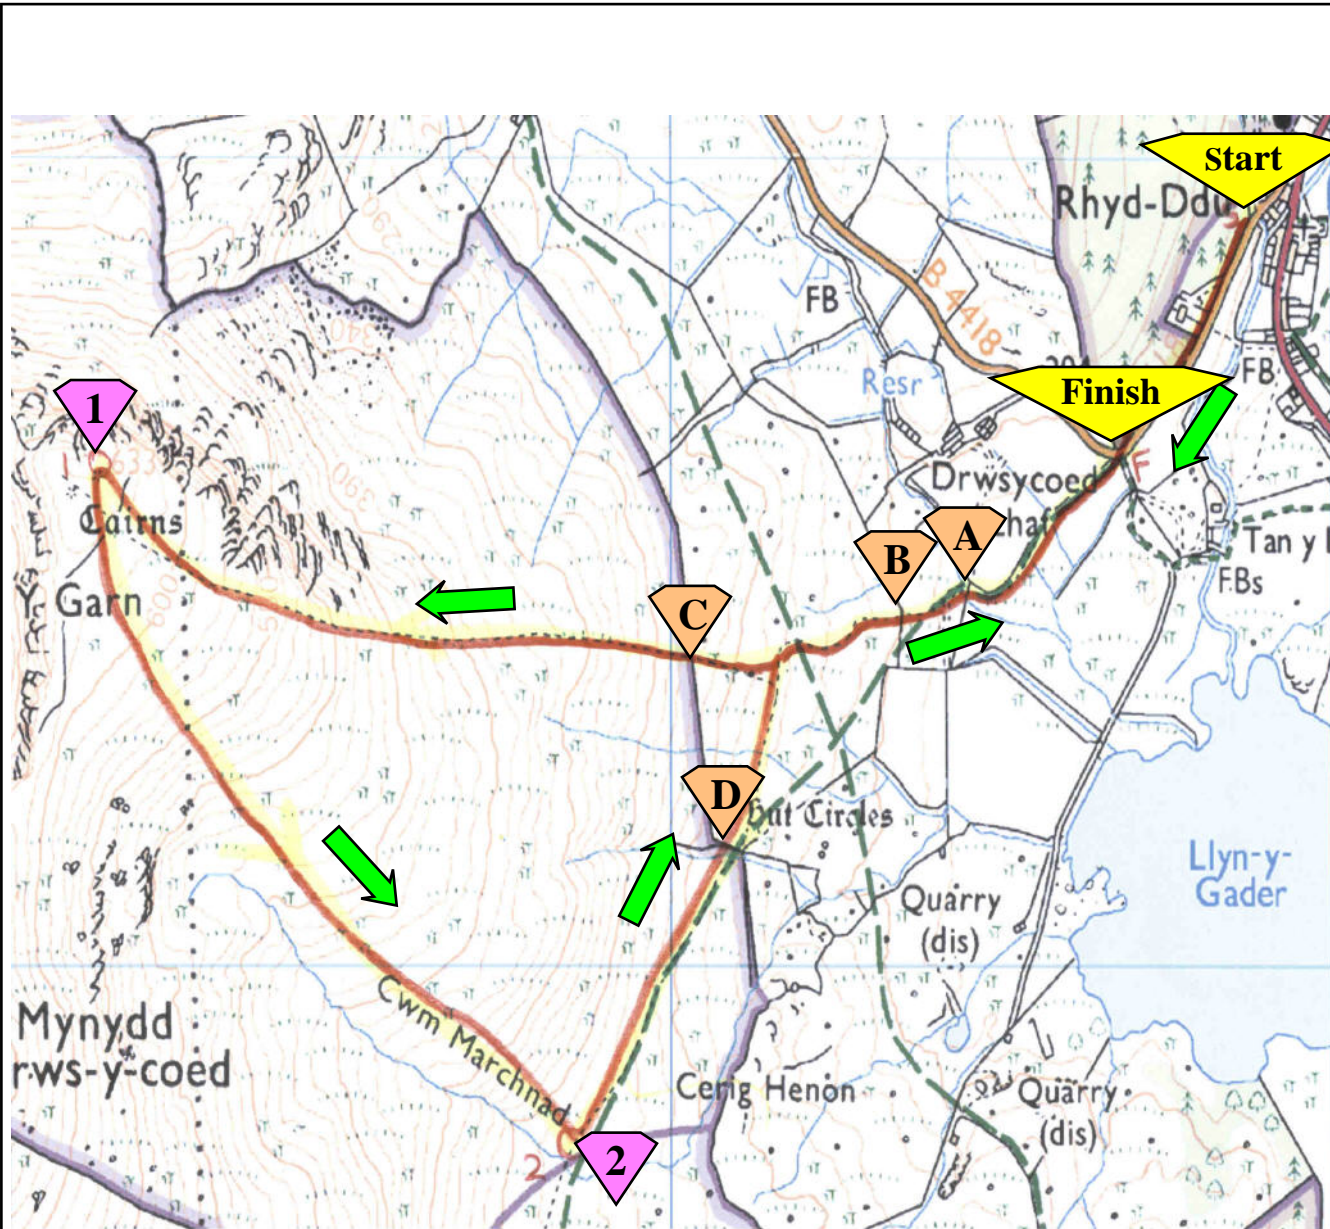

Y Garn Fell Race, Sat, 14th. Aug. 2010. 1-00pm. Race Start.

START

SH568529

CP 1

SH551526

CP 2

SH558517

Gate A

SH566526

Godfrey, Start/finish
CP1. Pete E.
CP2. Postie.
Gate A. (return) Morgan.
Gate B. Karen.
Stile C. Rhian.
Gate D. Pedr.