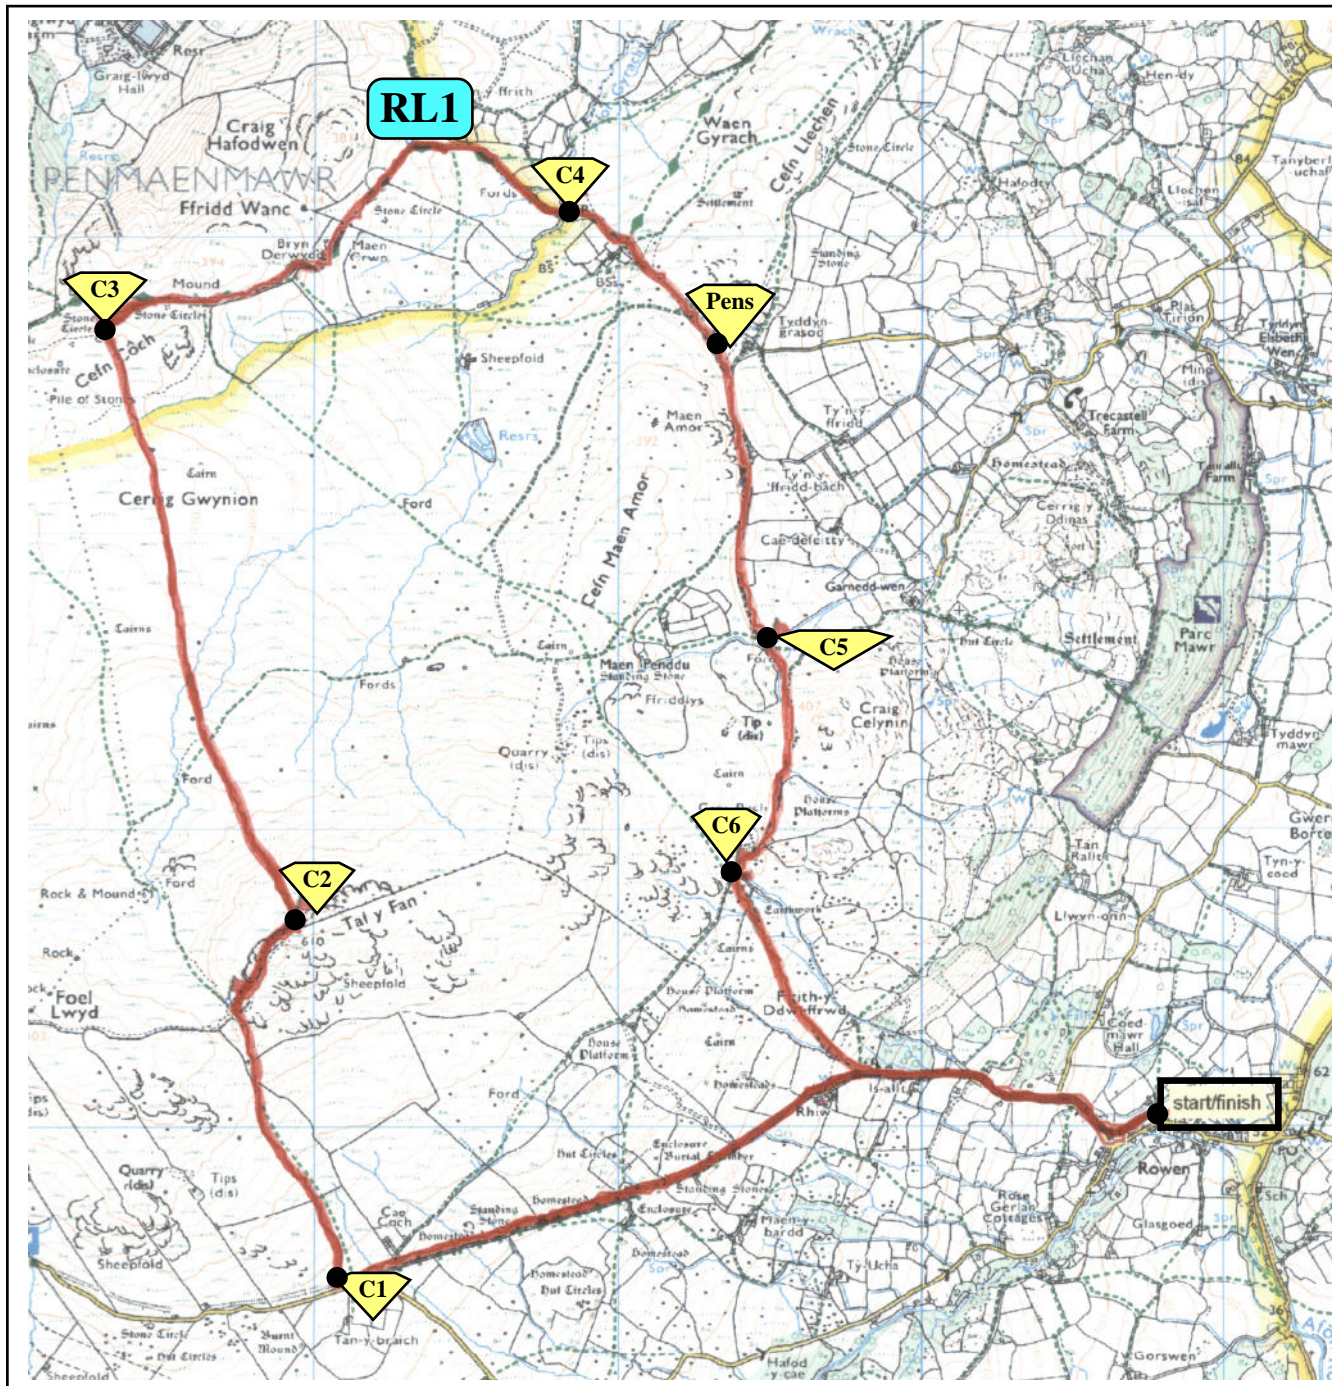

Tal y Fan Fell Race, Sat. 14th. July. 2012.

2-00pm race start.

ST	Field
CP 1	SH731714
CP 2	SH729726
CP 3	SH723747
CP 4	SH738750
Pens	SH743746
CP 5	SH745736
CP6	SH744728

Radio's, 27mhz, channel 35

NOTES