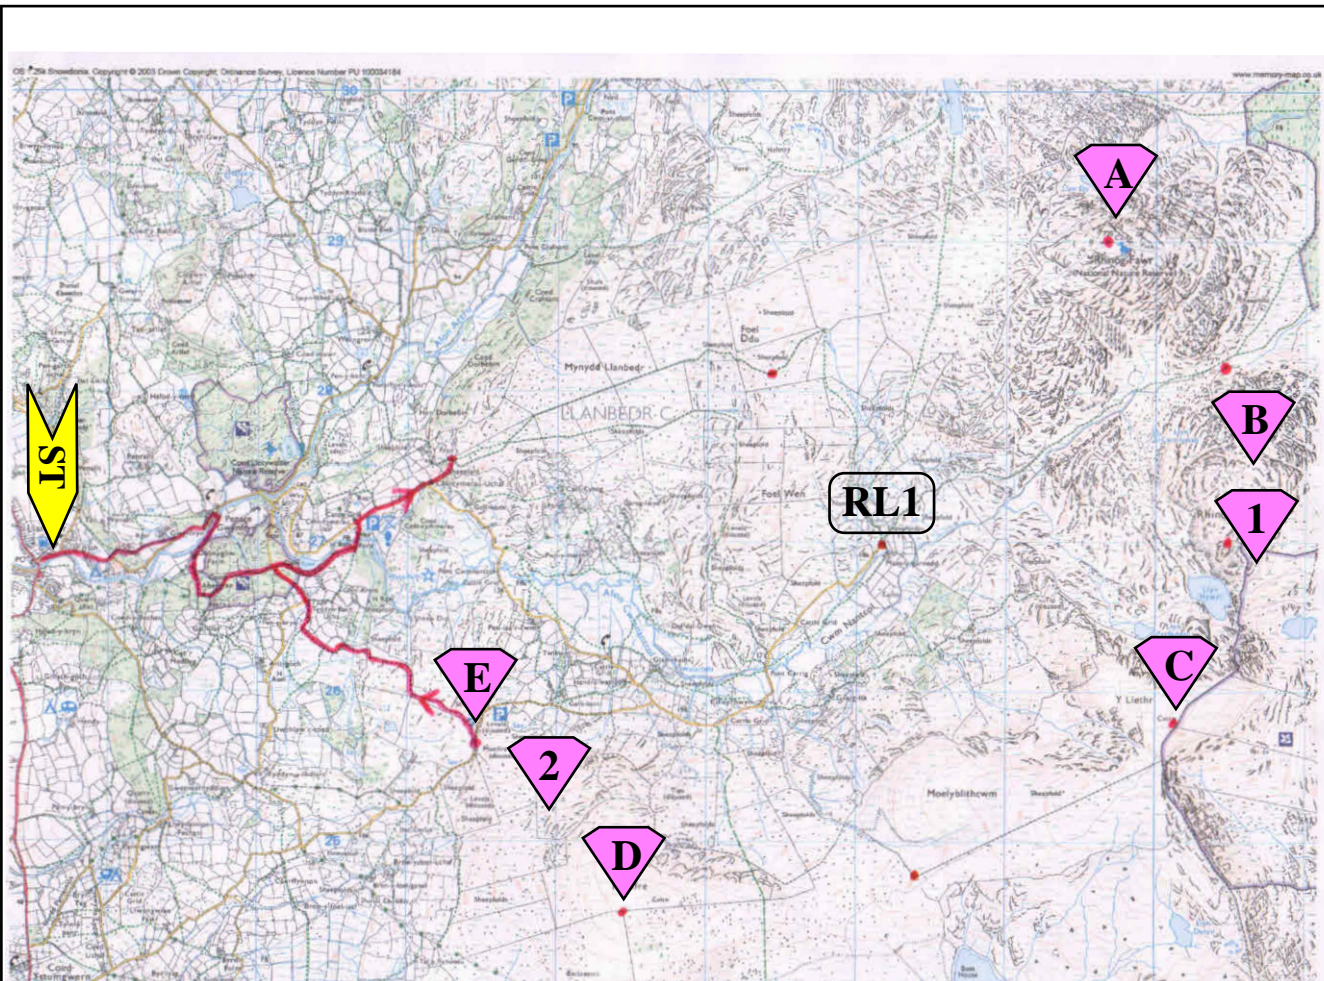

Rhinog Horseshoe Sat. 4th July 2009 11am. Race start.

RL1	Godfrey	SH641270
MP A	Mark	SH656290
MP B	Pete BBC	SH664270
MP C	Al	SH661258
MP D	Postie	SH624245
MP E	Pedr	SH614256
MP 1	Dave S	Bwlch
MP 2	Rhian/Mor	Stile
	Papa Delta	Filming

Raynet Freq. 145.200

NOTES