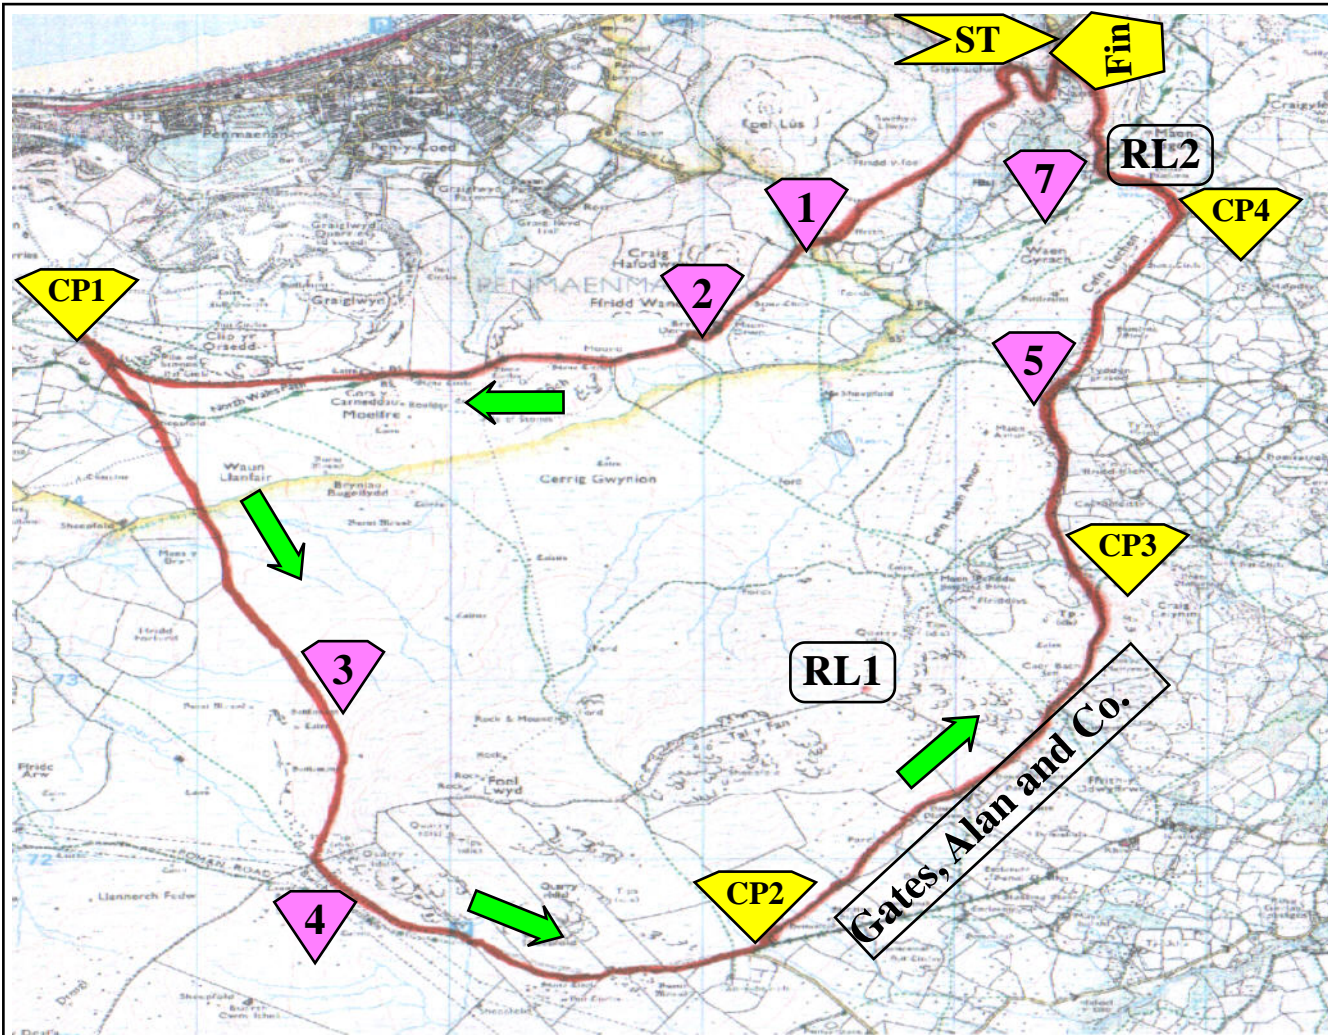

Pen Fell Race, Sat. 17th. Nov. 2012. 10-30am. Race Start.

NOTES

Please note, REVERSE ROUTE !!!

ST		SH744764
MP 1		SH734755
MP 2		SH729749
MP 3		SH712733
MP 4		SH715718
MP 5		SH744746
CP4		SH748757
MP7		SH745757
FIN		SH744764

CP1 SH705750

CP2 SH733715

CP3 SH745735

RL1 SH736729