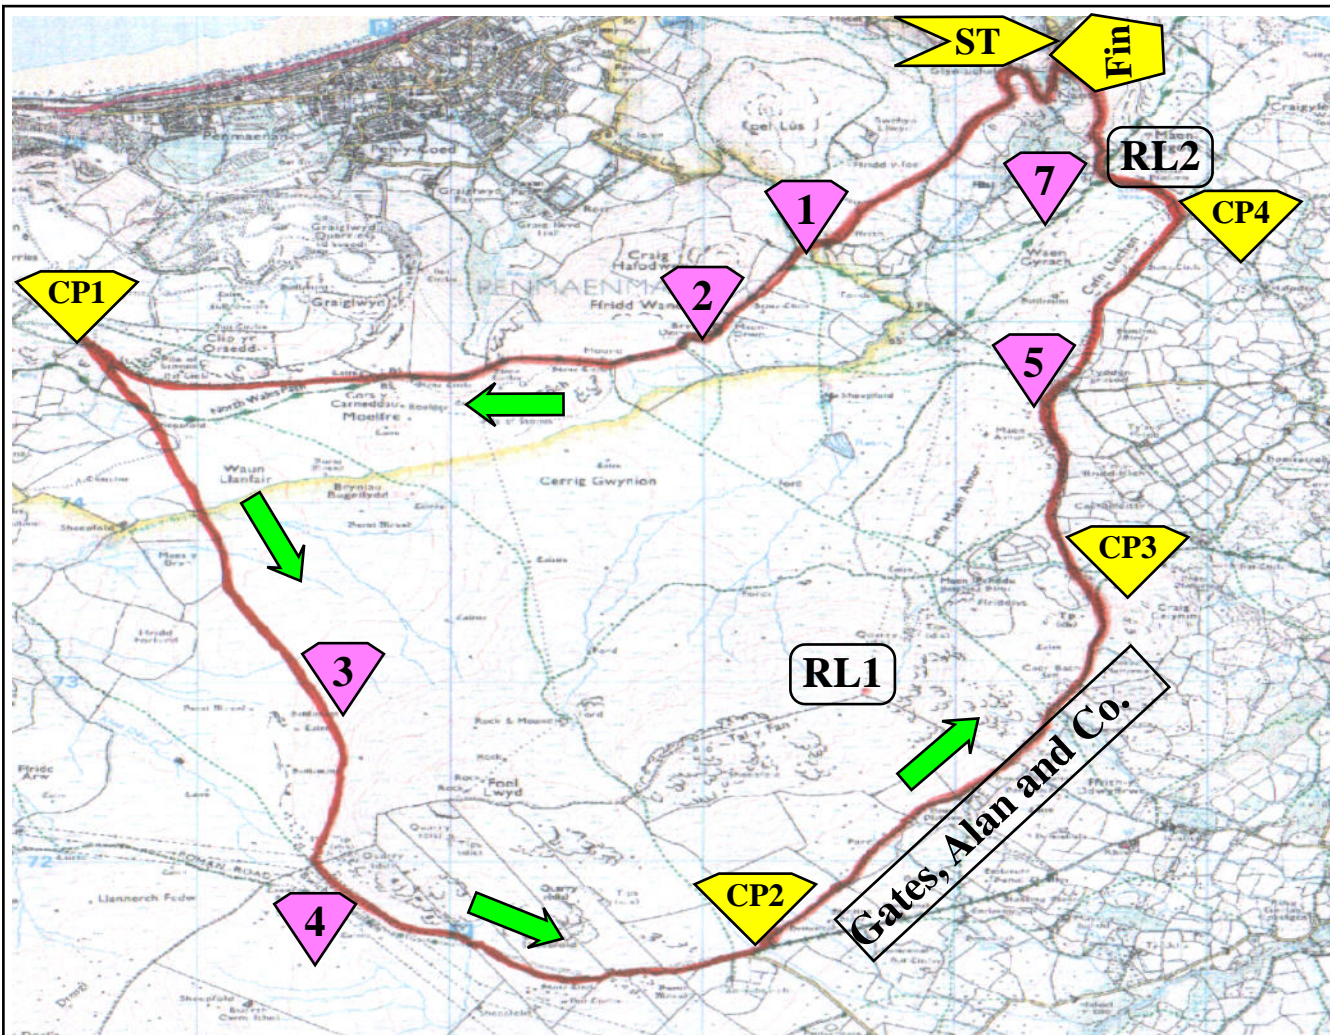

Pen Fell Race, Sat. 19th. Nov. 2011. 10-30am. Race Start.

NOTES

Please note, REVERSE ROUTE !!!

ST	Ron	SH744764
MP 1	Rhian	SH734755
MP 2	Morgan	SH729749
MP 3	Pete E.	SH712733
MP 4	Godfrey	SH715718
MP 5	Ray	SH744746
CP4	Pedr	SH748757
MP7	June	SH745757
FIN	Ron	SH744764

CP1 SH705750 Pete BBC

CP2 SH733715 Doug

CP3 SH745735 Dave S.

RL1 SH736729 N/A