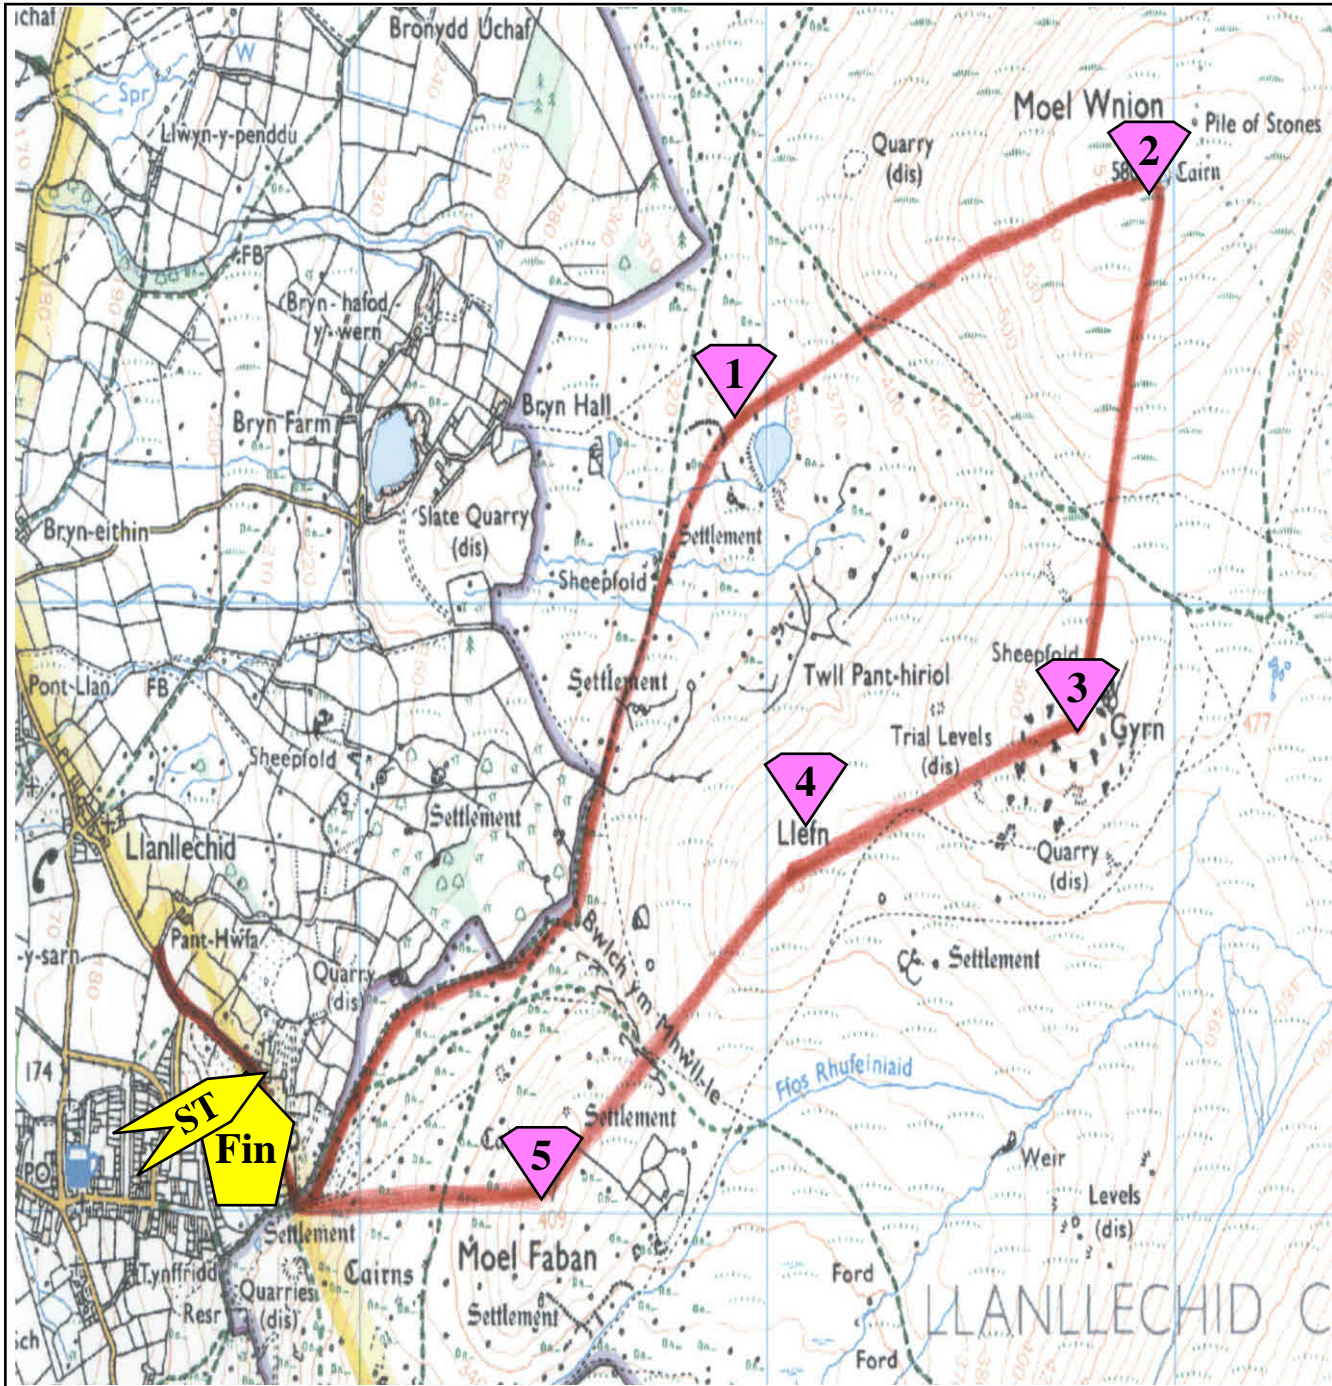

Moel Wnion, Sat. 14th March, 2009. 1-00pm Race Start

ST	Godfrey	SH625684
MP 1	Pedr/June!	SH639692
MP 2	Pete BBC	SH649697
MP 3	Al	SH647687
MP 4	Postie	SH640685
MP 5	Dave S.	SH634680
FIN	Godfrey	SH628680

Notes

Papa Delta :- Filming
 Scott :- Camera
 Morgan & Rhian with Dave S.
 Ray at bottom of incline.

Registration, Start & Finish
 at Outdoor Centre !!!
