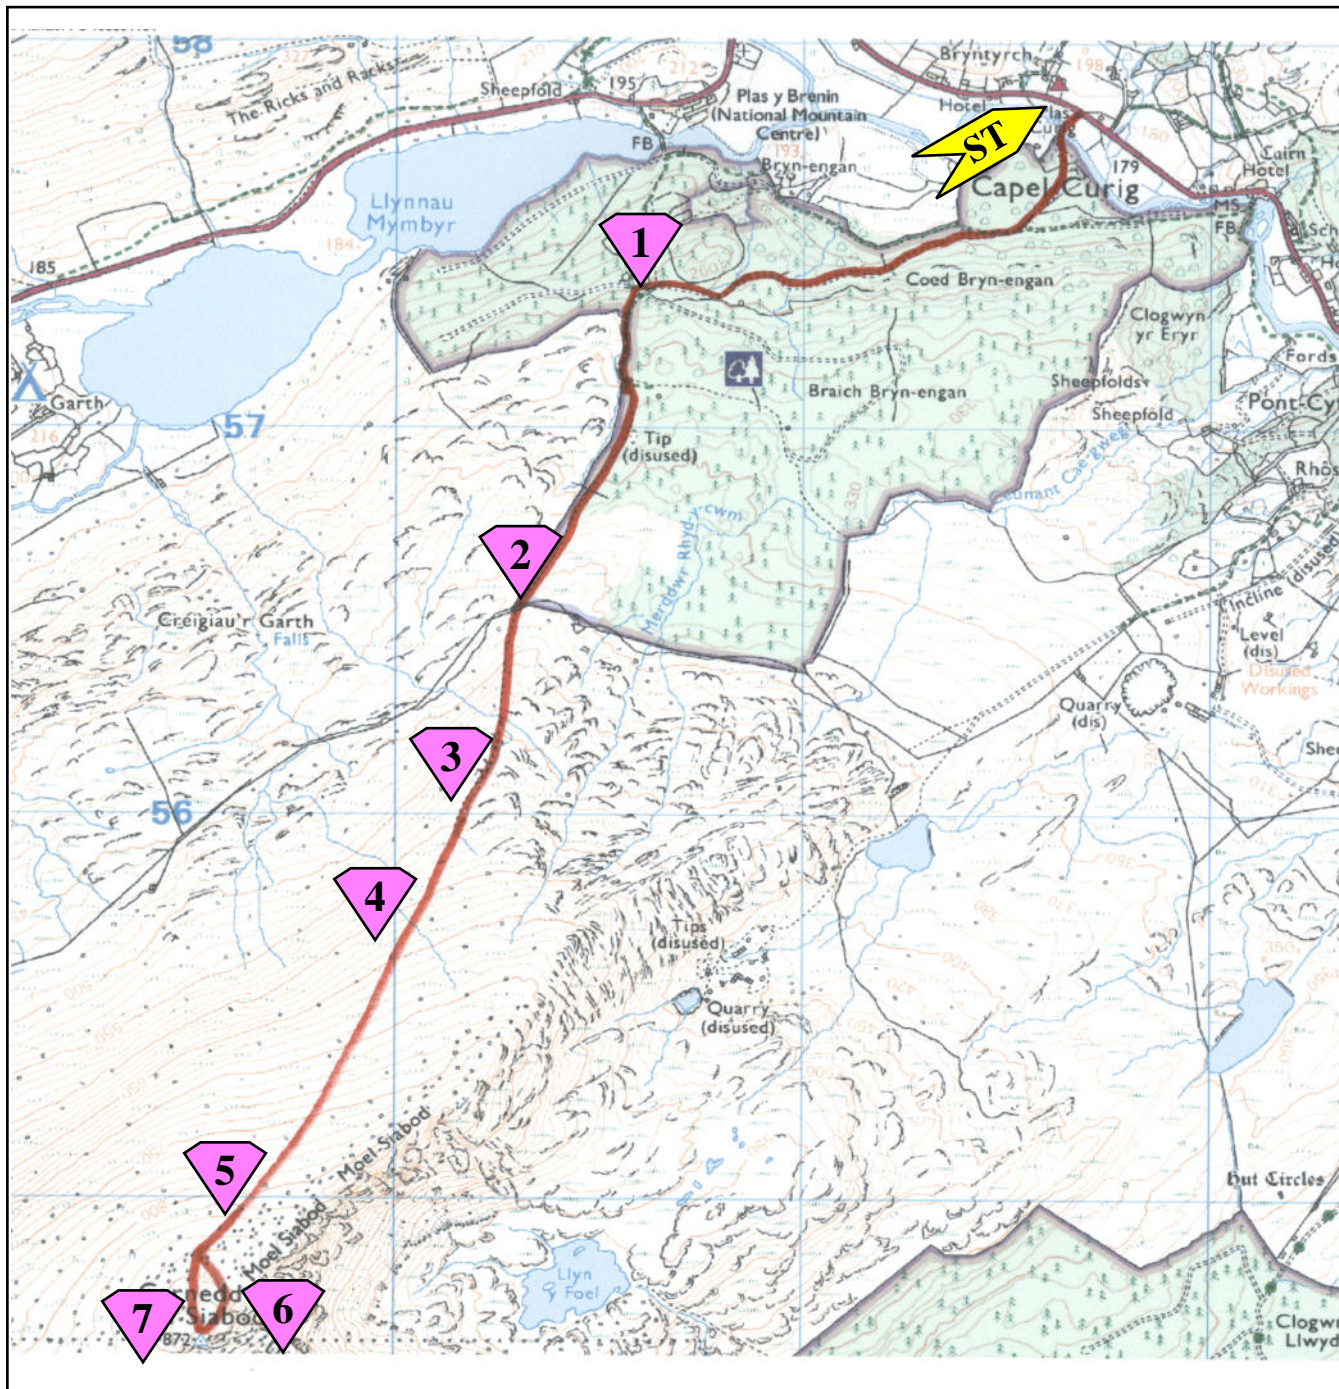

Moel Siabod. Sat. 7th. July. 2012. 2-00pm. Race Start.

ST		Carnival field
MP 1		SH716573
MP 2		SH712565
MP 3		SH712562
MP 4		SH710557
MP 5		Start of Rock field
MP 6		Dogs leg
MP7		Summit

Radio's, 27mhz, channel 35

NOTES

Turn left off A5 at SH726578, Drive up Forest road to SH716573. Park car off Road and take path on left up to checkpoint 2. Go over stile and follow well worn path up the hill, over the stile on the fence, MP4, continue up the path to the start of the rock field, MP5. Lads on checkpoint's 6 & 7 know their checkpoints.