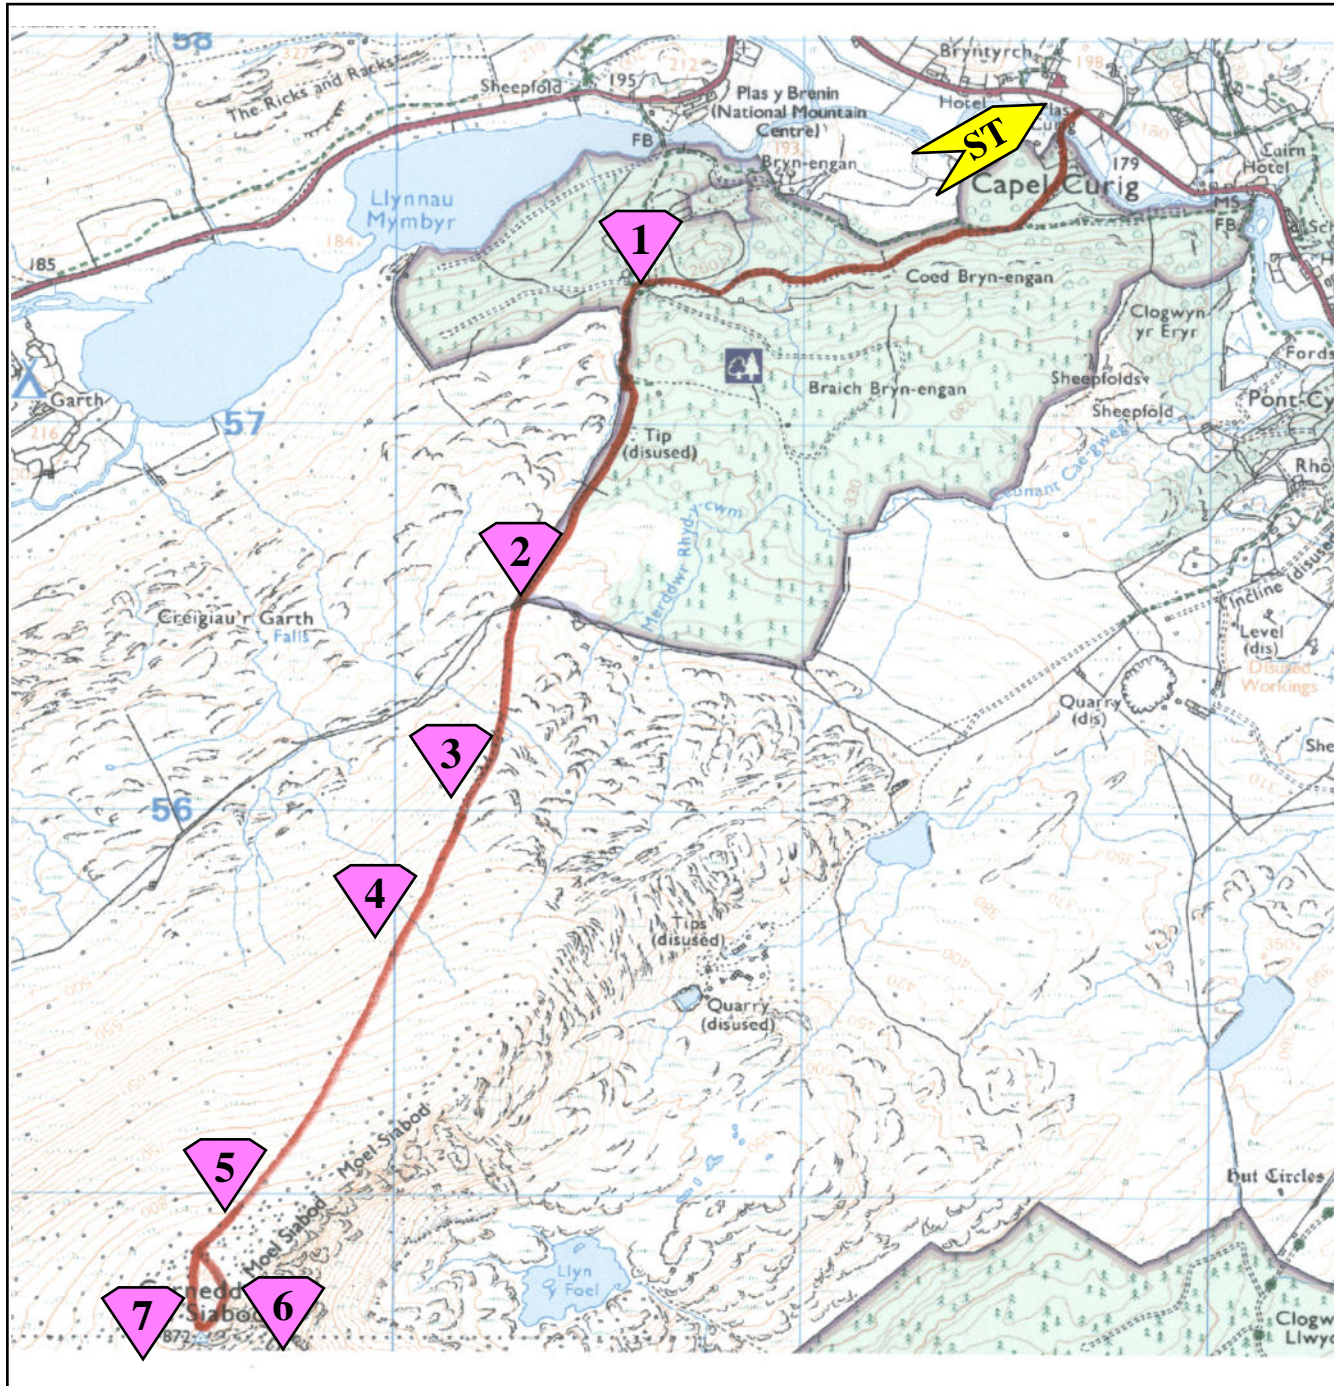

Moel Siabod. Sat. 17th. July. 2010. 2-00pm. Race Start.

ST	Godfrey	Carnival field
MP 1	Ray	SH716573
MP 2	N/A	SH712565
MP 3	Rhian	SH712562
MP 4	Dave S.	SH710557
MP 5	Pete BBC	Start of Rock field
MP 6	Postie	Dogs leg
MP7	Mark & Co	Summit

Radio's, 27mhz, channel 35

NOTES

Turn left off A5 at SH726578, Drive up Forest road to SH716573. Park car off Road and take path on left up to checkpoint 2. Go over stile and follow well worn path up the hill, over the stile on the fence, MP4, continue up the path to the start of the rock field, MP5. Lads on checkpoint's 6 & 7 know their checkpoints.