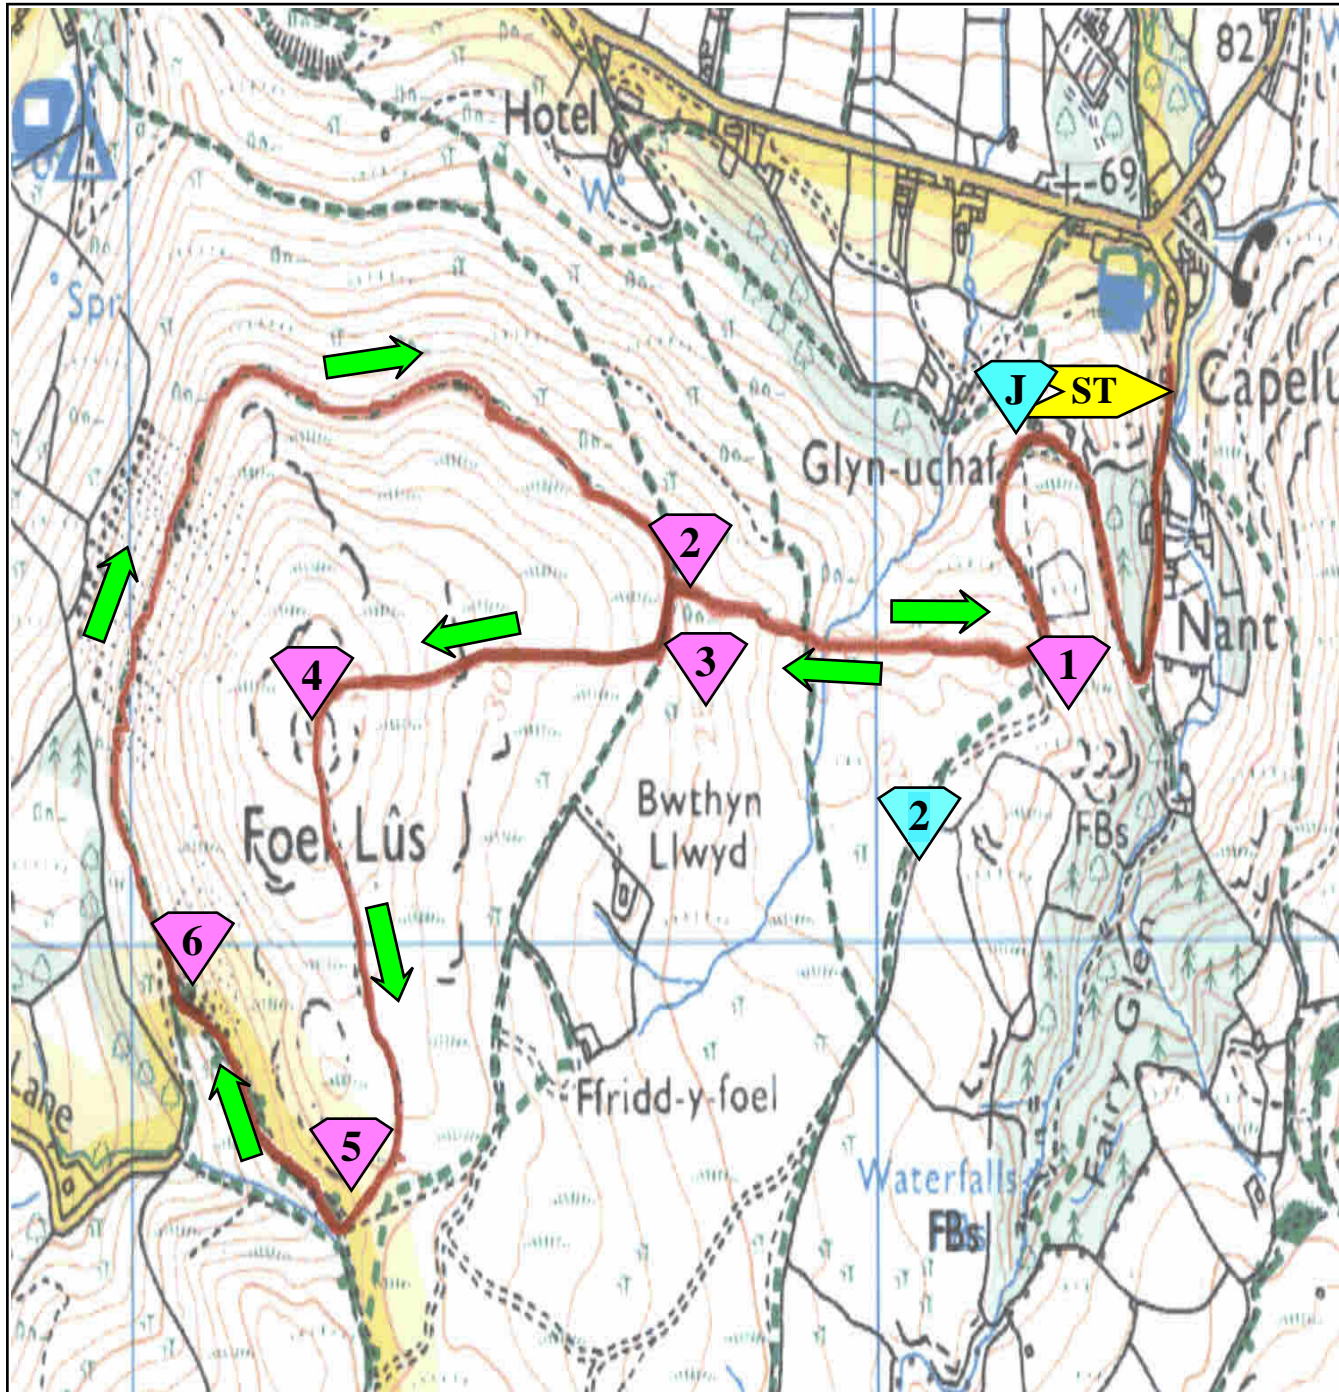

Foel Lus Fell Race, Tues. 10th. April, 2012. 7-15pm race start

ST		SH743764
MP 1		SH742762
MP 2		SH737763
MP 3		SH737762
MP 4		SH732761
MP 5		SH733757
MP 6		SH730759
FIN		SH743764