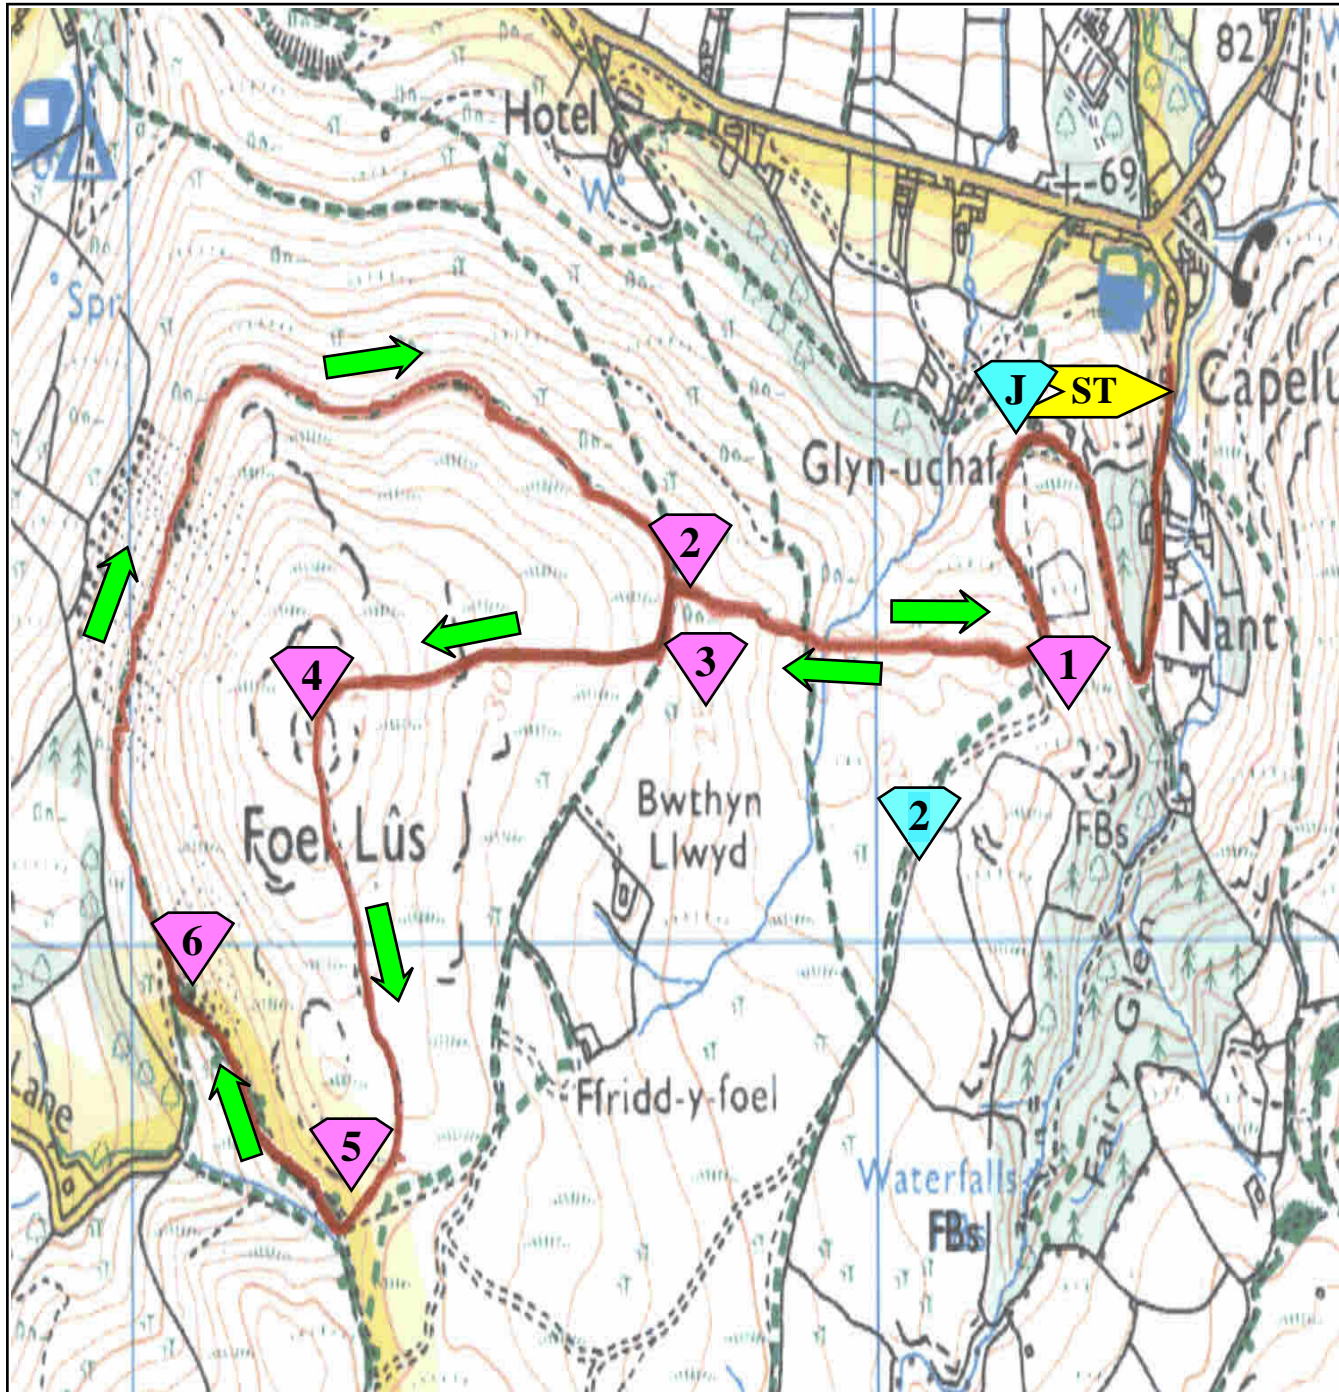

Foel Lus Fell Race, Tues. 12th. April, 2011. 7-15pm race start

ST	Pedr	SH743764
MP 1	Dave S/Gwyn	SH742762
MP 2	Rhian	SH737763
MP 3	Clive ?	SH737762
MP 4	PeteBBC/Postie	SH732761
MP 5	Ray	SH733757
MP 6	Godfrey	SH730759
FIN	Pedr	SH743764

= Junior races. All junior races finish at Glyn Uchaf. U10-12s Turn round at MP1, U14s turn

round at U16s, Senior route.

Ron at "J" for junior fin.