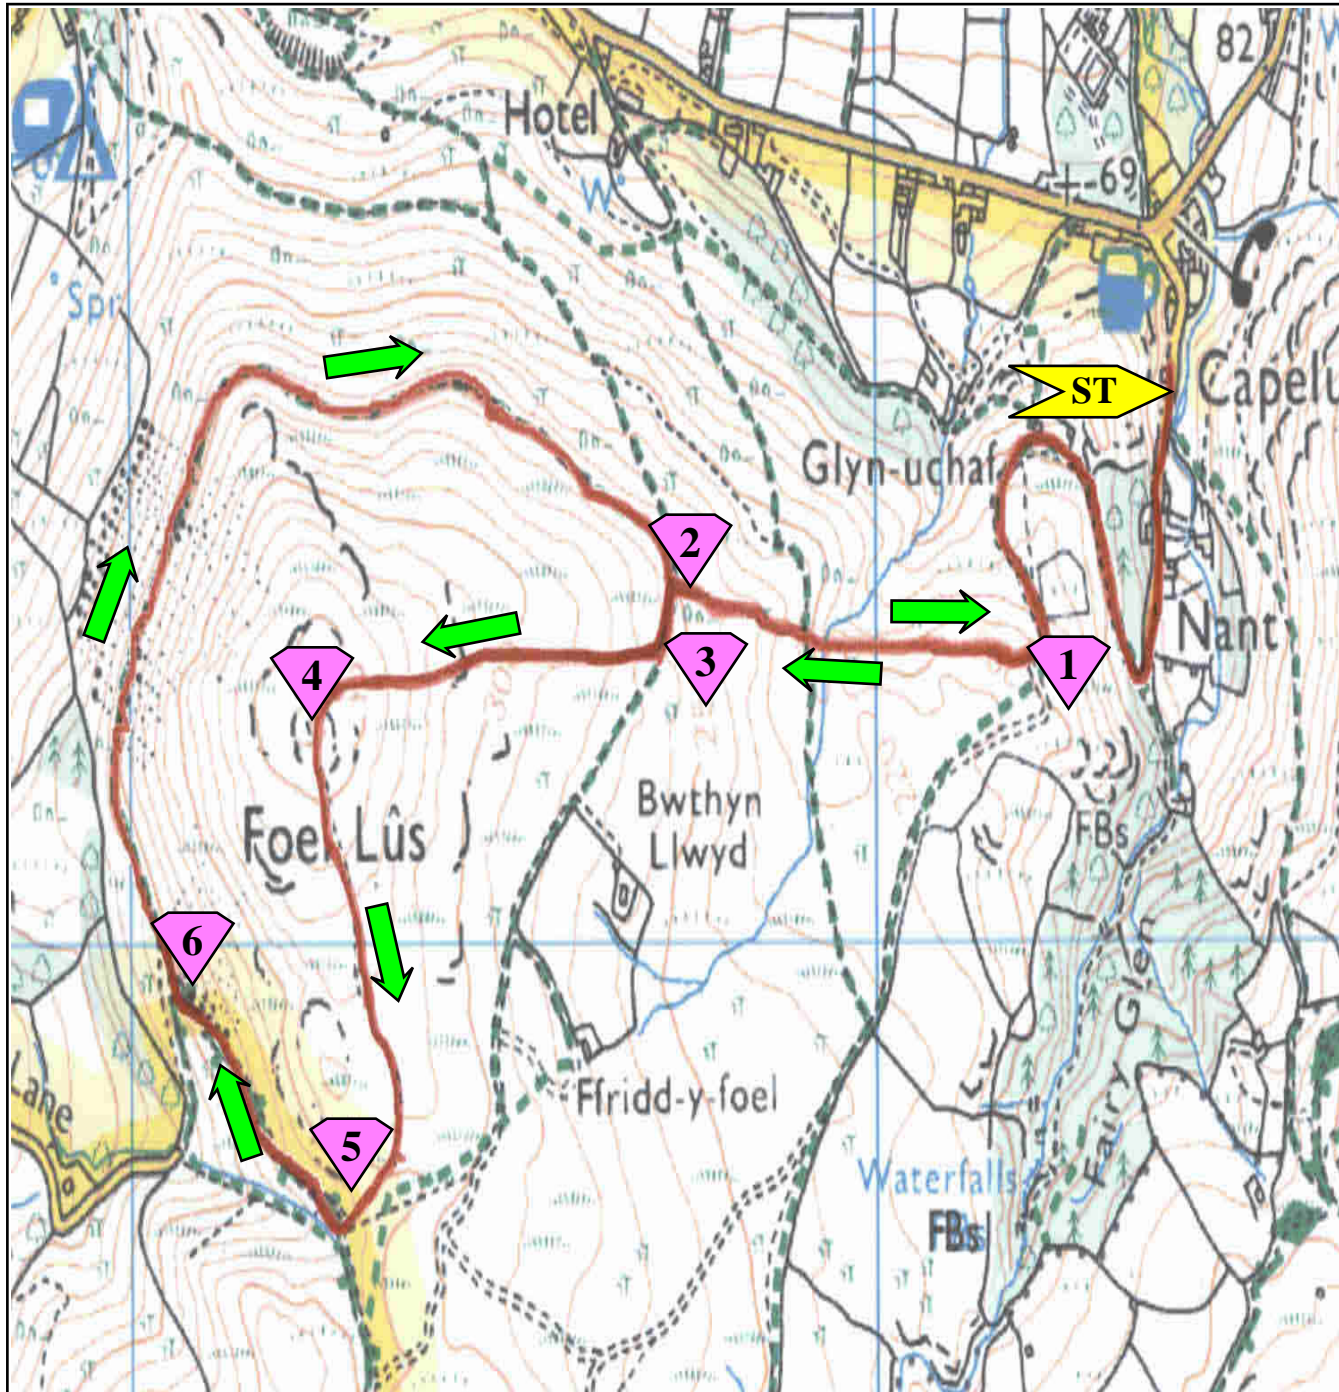

Foel Lus Fell Race, Tues. 13th. April, 2010. 7-15pm race start

ST	Pedr	SH743764
MP 1	Dave S.	SH742762
MP 2	Pete BBC	SH737763
MP 3	Postie	SH737762
MP 4	Al.	SH732761
MP 5	Ray	SH733757
MP 6	Godfrey	SH730759
FIN	Pedr	SH743764

**Papa Delta
Filming**