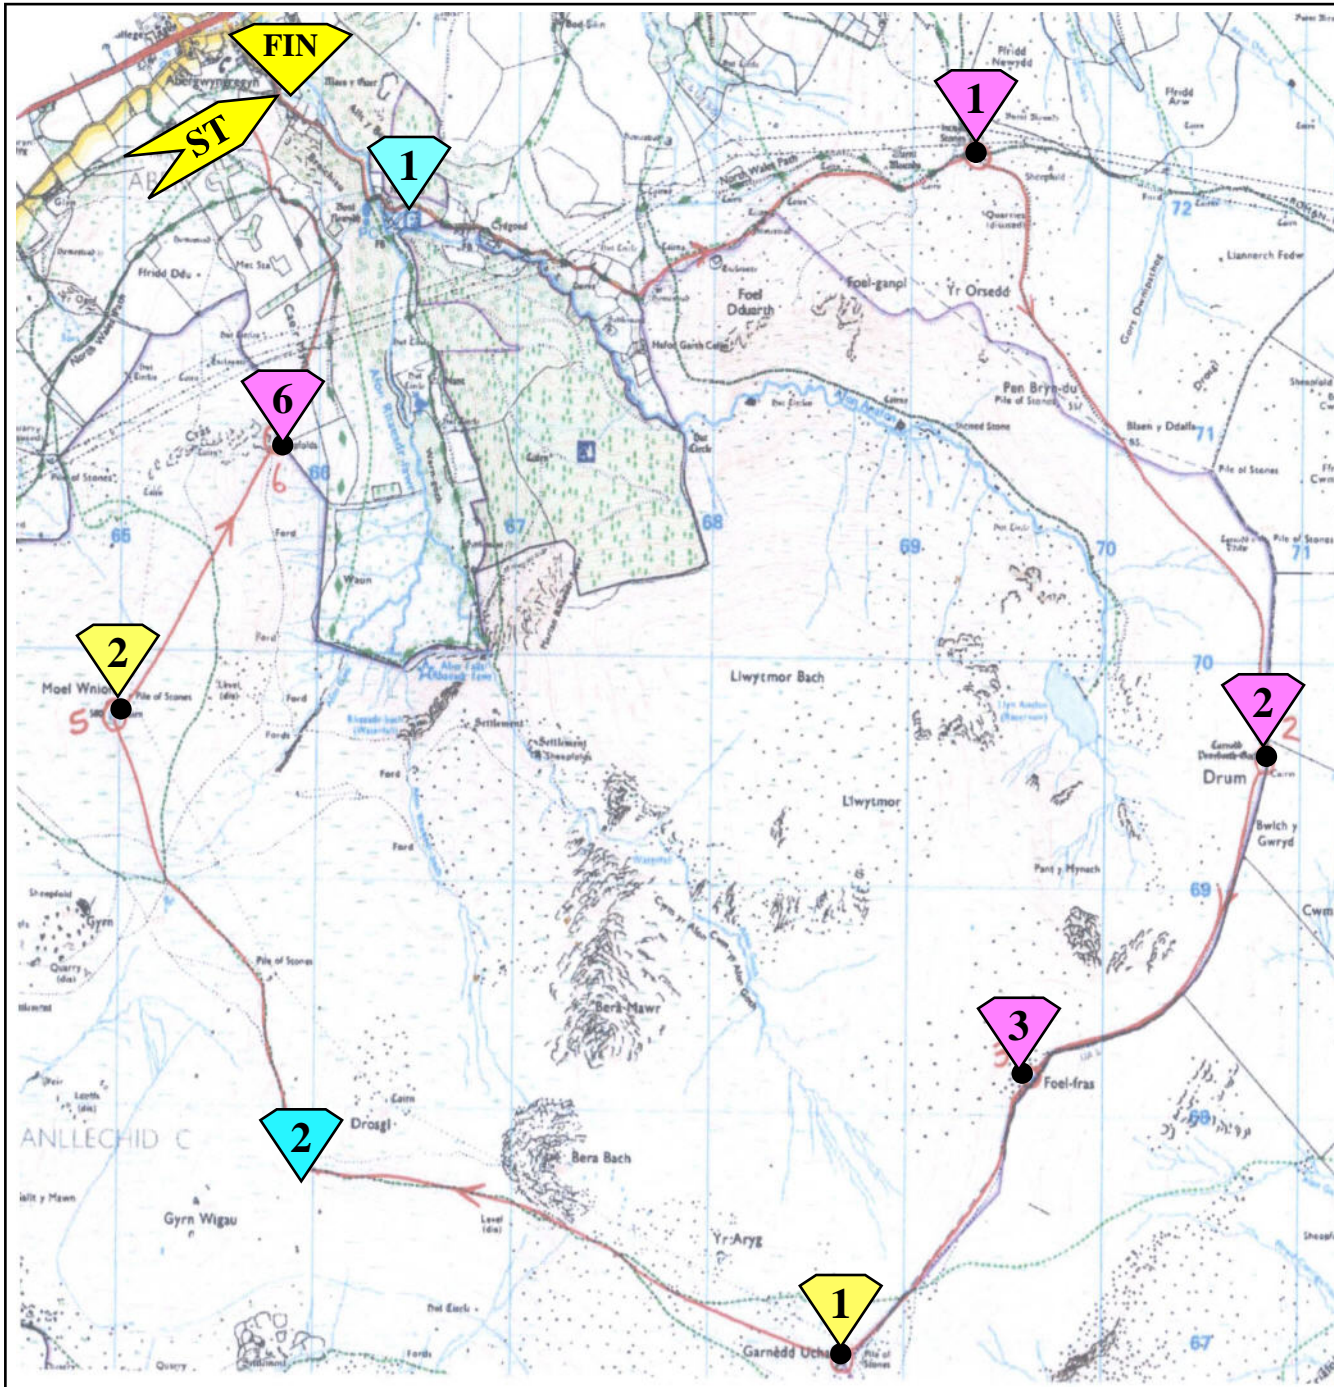

# Foel Fras, Sat. 30th. June. 2012. 12-00 noon. Race Start.

<b>ST</b>		<b>SH656726</b>
<b>MP 1</b>		<b>SH693722</b>
<b>MP 2</b>		<b>SH708695</b>
<b>MP 3</b>		<b>SH696681</b>
<b>CP 1</b>		<b>SH687669</b>
<b>CP 2</b>		<b>SH649697</b>
<b>MP 6</b>		<b>SH658709</b>
<b>Link 1</b>		<b>SH664719</b>
<b>Link 2</b>		<b>SH659677</b>
<b>FIN</b>		<b>SH656726</b>

[www.teamdolly.co.uk](http://www.teamdolly.co.uk)

Map. Copyright, Memory-Map. Designed in Serif.