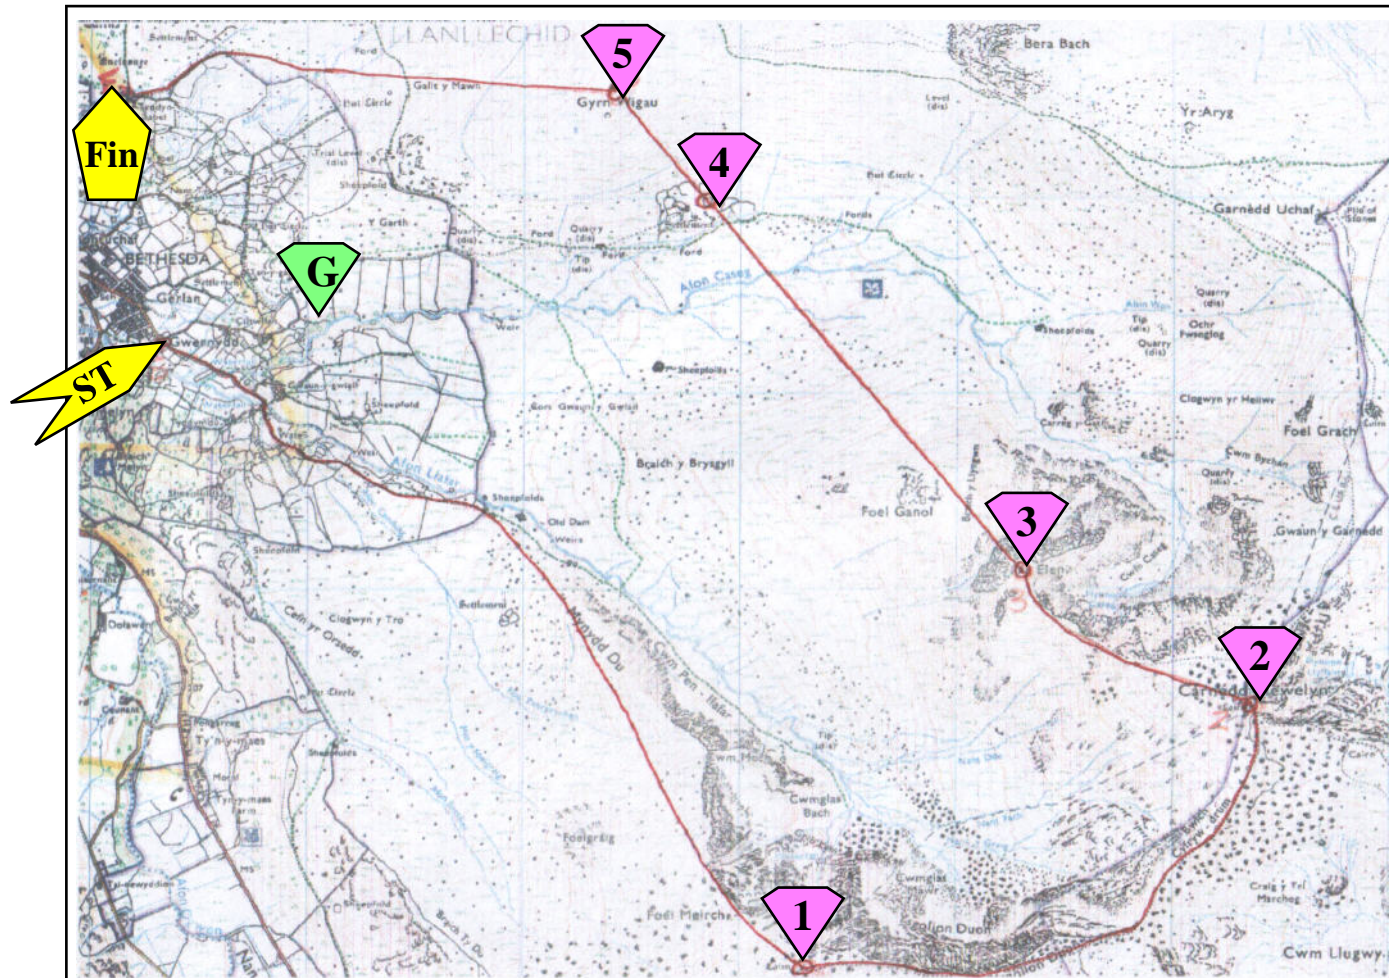

# Carneddau Fell Race Sun. 3rd. June, 2012. 12 noon race start

<b>ST</b>		<b>SH633662</b>
<b>MP 1</b>		<b>SH662630</b>
<b>MP 2</b>		<b>SH683644</b>
<b>MP 3</b>		<b>SH673652</b>
<b>MP 4</b>		<b>SH657670</b>
<b>MP 5</b>		<b>SH653675</b>
<b>G</b>		<b>SH638665</b>
<b>FIN</b>		<b>SH630672</b>

**Radio's, channel 35**

**NOTES**