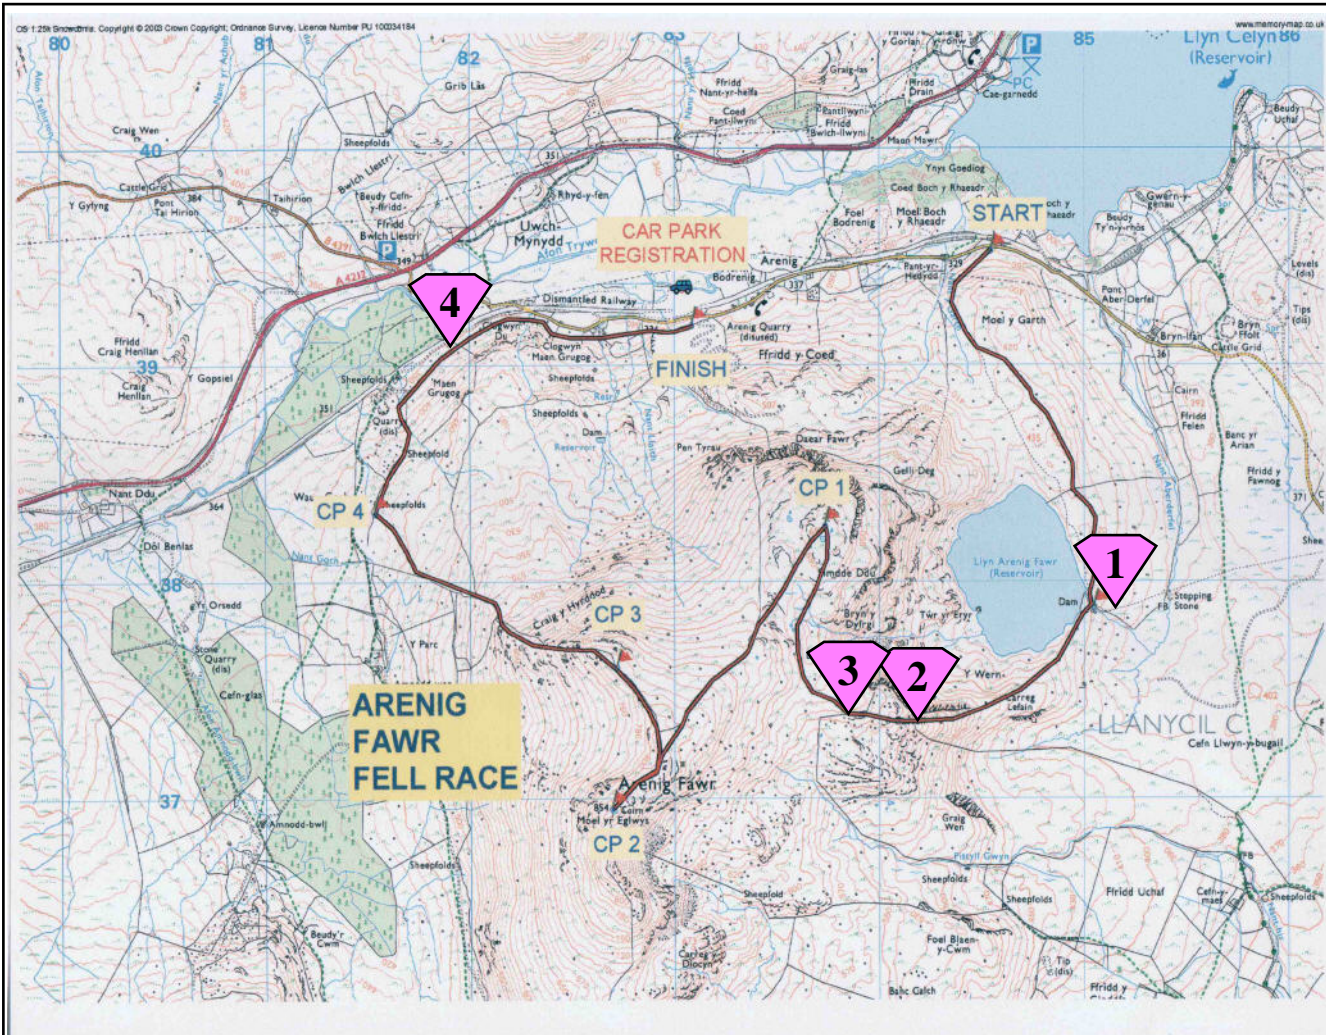

# Arenig Fawr Fell Race, Sunday 7th. Oct. 2012. 1-00pm Race Start.

<b>ST</b>		<b>SH845395</b>
<b>MP 1</b>		<b>SH850379</b>
<b>MP 2</b>		<b>SH841373</b>
<b>MP 3</b>		<b>SH839374</b>
<b>CP 1</b>		<b>SH837382</b>
<b>CP 2</b>		<b>SH827369</b>
<b>CP 3</b>		<b>SH825377</b>
<b>CP 4</b>		<b>SH815383</b>
<b>MP 4</b>		<b>SH819390</b>
<b>FIN</b>		<b>SH831392</b>

## NOTES